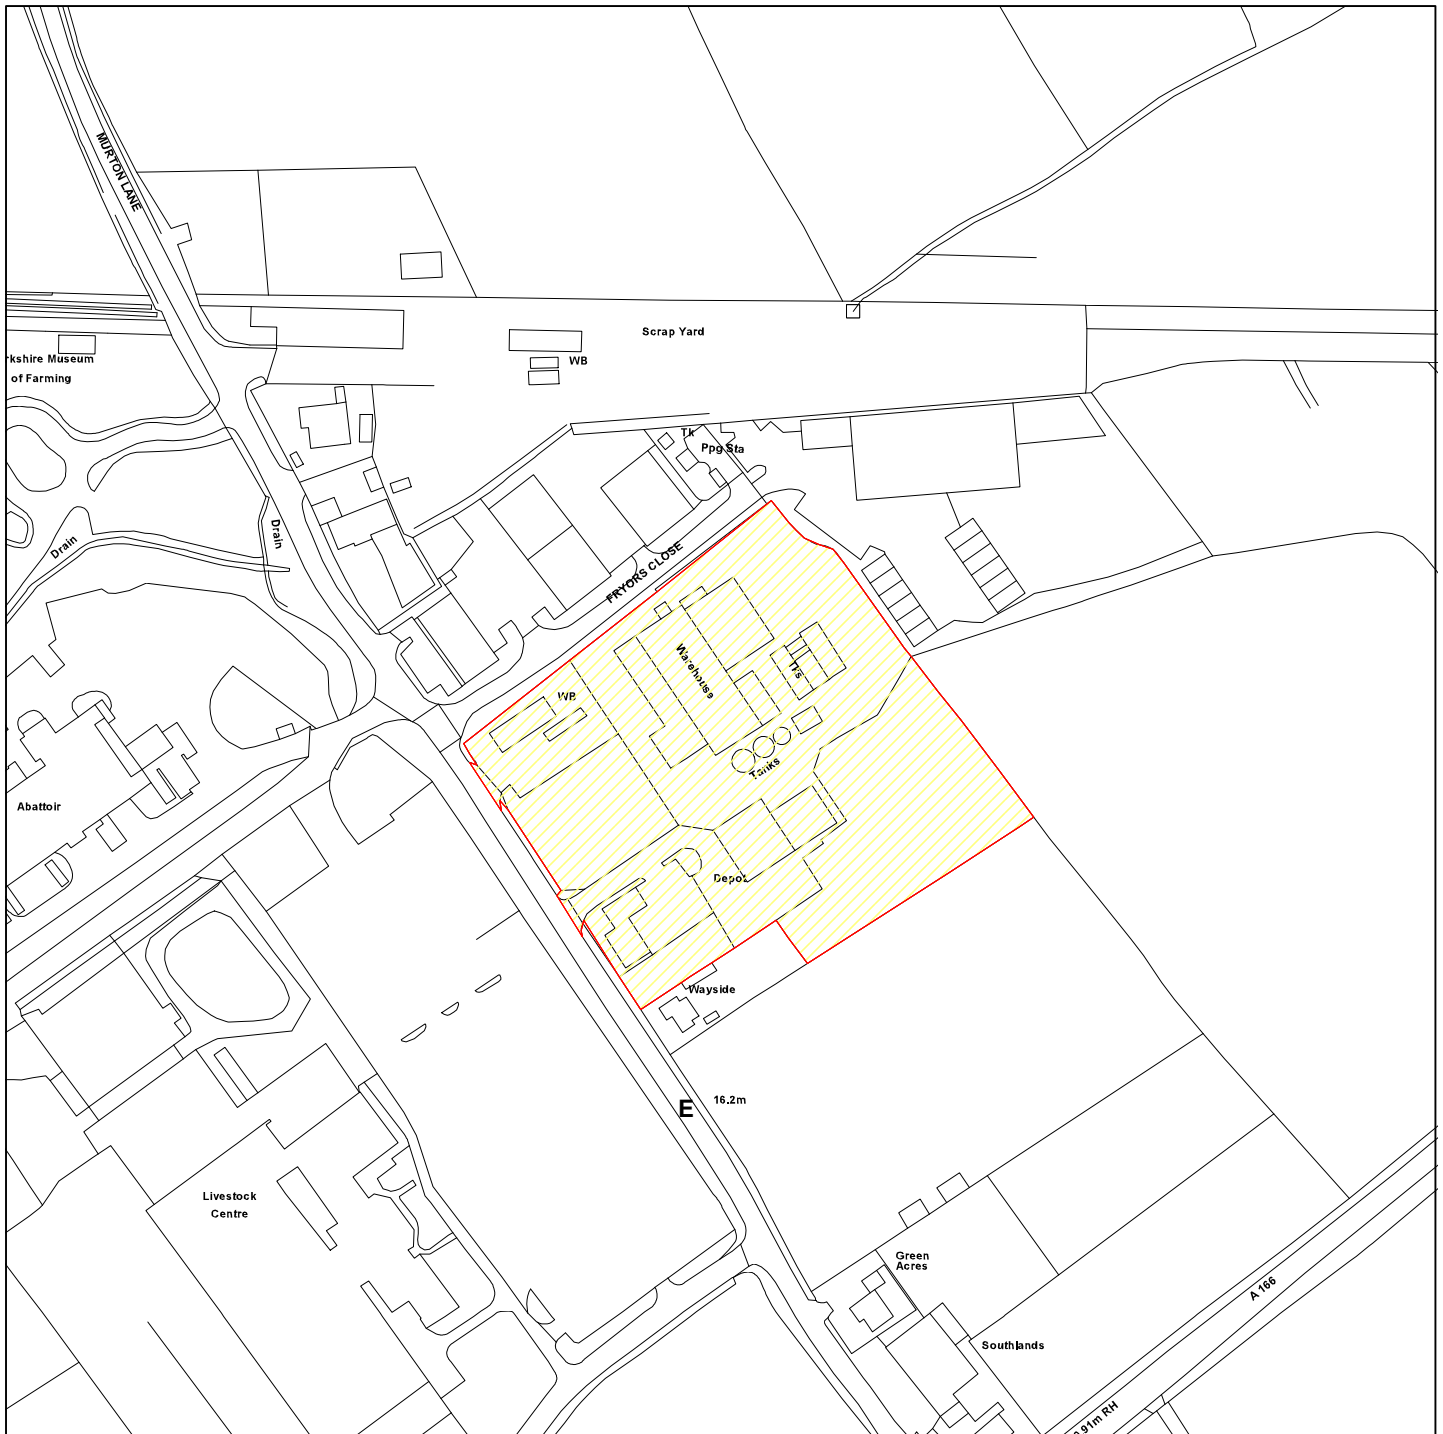

# 11/02669/FULM

## Jubilee Mills, Murton

GIS by ESRI (UK)

Scale : 1:2500

Reproduced from the Ordnance Survey map with the permission of the Controller of Her Majesty's Stationery Office © Crown Copyright 2000.

Unauthorised reproduction infringes Crown Copyright and may lead to prosecution or civil proceedings.